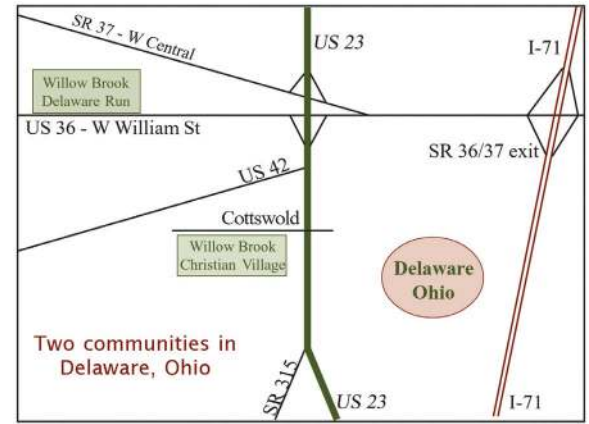

**Willow Brook Christian Village**  
 100 Willow Brook Way South  
 Delaware, Ohio 43015  
 740-369-0048  
*just west of US 23 off Cottswold  
 on the south side of town*

**Willow Brook at Delaware Run**  
 100 Delaware Crossing West  
 Delaware, Ohio 43015  
 740-201-5640  
*north side of US 36/West William Street  
 a mile west of downtown Delaware*