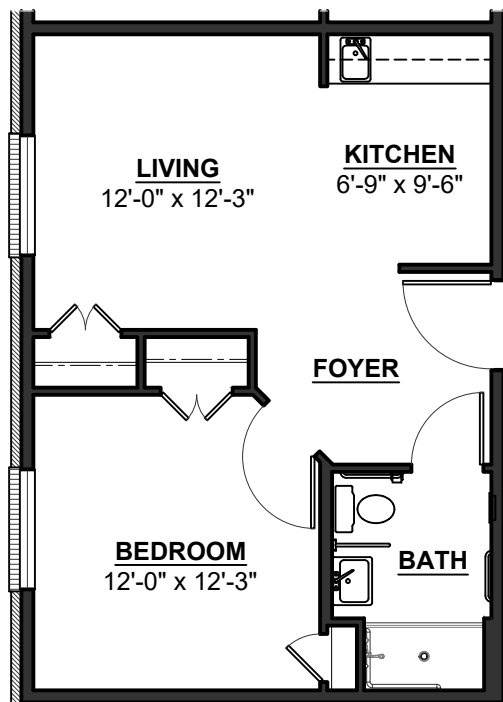

AL Suite B

256 sq. ft. living area

AL Suite C

517 sq. ft. living area

1 Bedroom SN Unit
230 sq. ft. living area

1 Bedroom w/ Closets SN Unit

221 sq. ft. living area