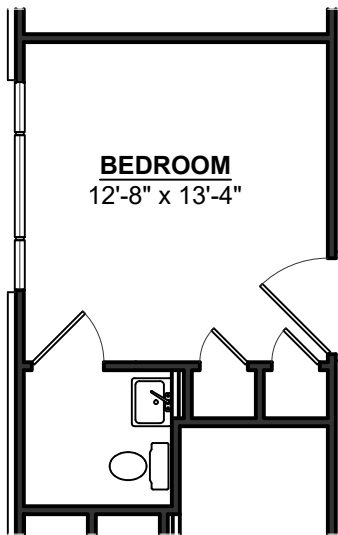

AL Suite B

256 sq. ft. living area

AL Suite C

517 sq. ft. living area

1 Bedroom SN Unit
230 sq. ft. living area

1 Bedroom w/ Closets SN Unit

221 sq. ft. living area