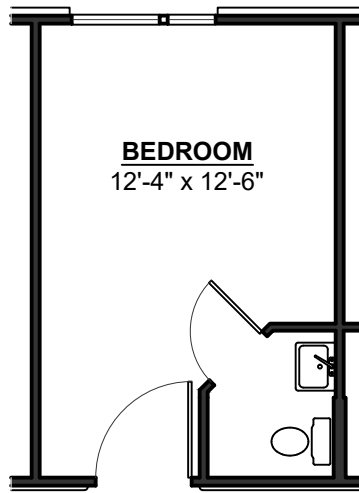

AL Suite B

256 sq. ft. living area

AL Suite C

517 sq. ft. living area

1 Bedroom SN Unit
230 sq. ft. living area

1 Bedroom w/ Closets SN Unit

221 sq. ft. living area