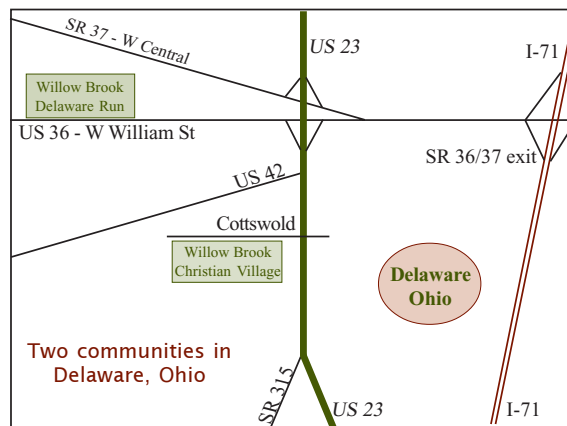

Willow Brook Christian Village
 100 Willow Brook Way South
 Delaware, Ohio 43015
 740-369-0048
*just west of US 23 off Cottswold
 on the south side of town*

Willow Brook at Delaware Run
 25 Delaware Crossing East
 Delaware, Ohio 43015
 740-201-5640
*north side of US 36/West William Street
 a mile west of downtown Delaware*

www.willow-brook.org

Two communities in
 Delaware, Ohio

Add the bars as needed

NO POSTAGE
 NECESSARY
 IF MAILED
 IN THE
 UNITED STATES

BUSINESS REPLY MAIL

FIRST CLASS MAIL PERMIT NO. 14 DELAWARE OH

POSTAGE WILL BE PAID BY ADDRESSEE

WILLOW BROOK CHRISTIAN COMMUNITIES
100 WILLOW BROOK WAY SOUTH
DELAWARE OH 43015-9832

Add the bars as needed

*When it comes to retirement living,
 making the right decision
 brings you peace of mind.*

Retire with us

The first thing you notice when you turn off the highway into a Willow Brook Christian community is that you have just entered a very special place.

You ease down a hill, curve around trees and a stream, pass over bridges, and view lovely twin-single homes that have lots of space between them, just for breathing room.